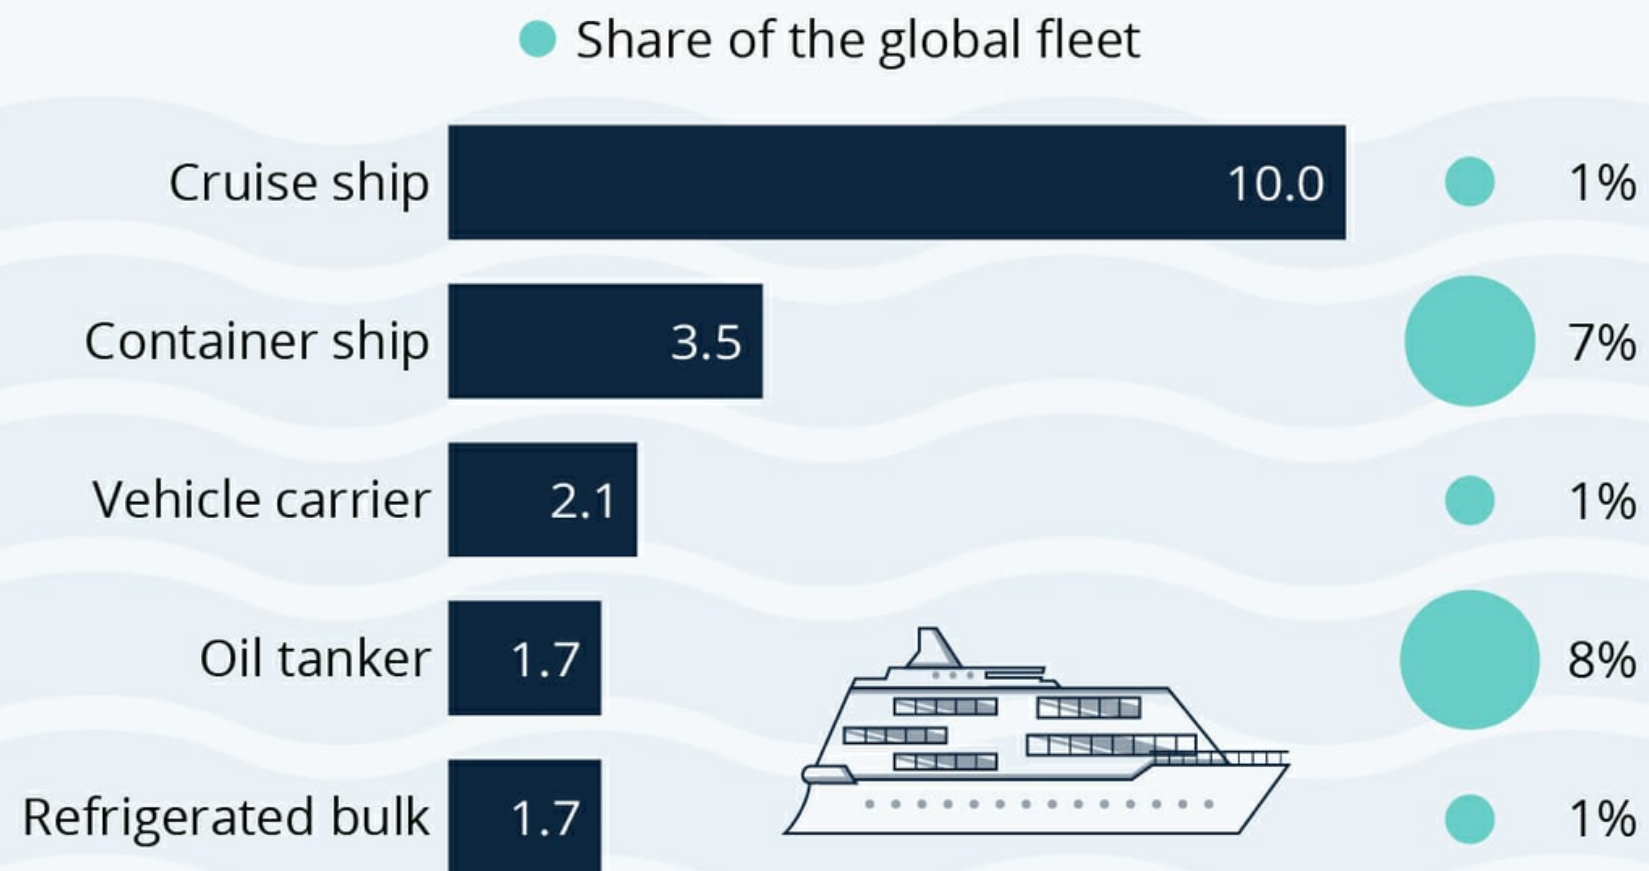

Cruise Ships Are the Biggest Black Carbon Polluters

Annual black carbon emissions per ship of the following types (in tonnes)

Source: Comer et al. (2017) via European Maritime Transport Environmental Report 2021

**CRUISE SHIPS -
the **most** polluting
tourism industry of
the seas?**

BlueHorizon

***EMBARK ON A JOURNEY TO PROTECT THE
BLUE HORIZON, WHERE ECO-CONSCIOUS
ADVENTURES MEET OCEAN CONSERVATION***

FAMILIES

**HOLIDAY FOR A LONGER
PERIOD OF TIME**